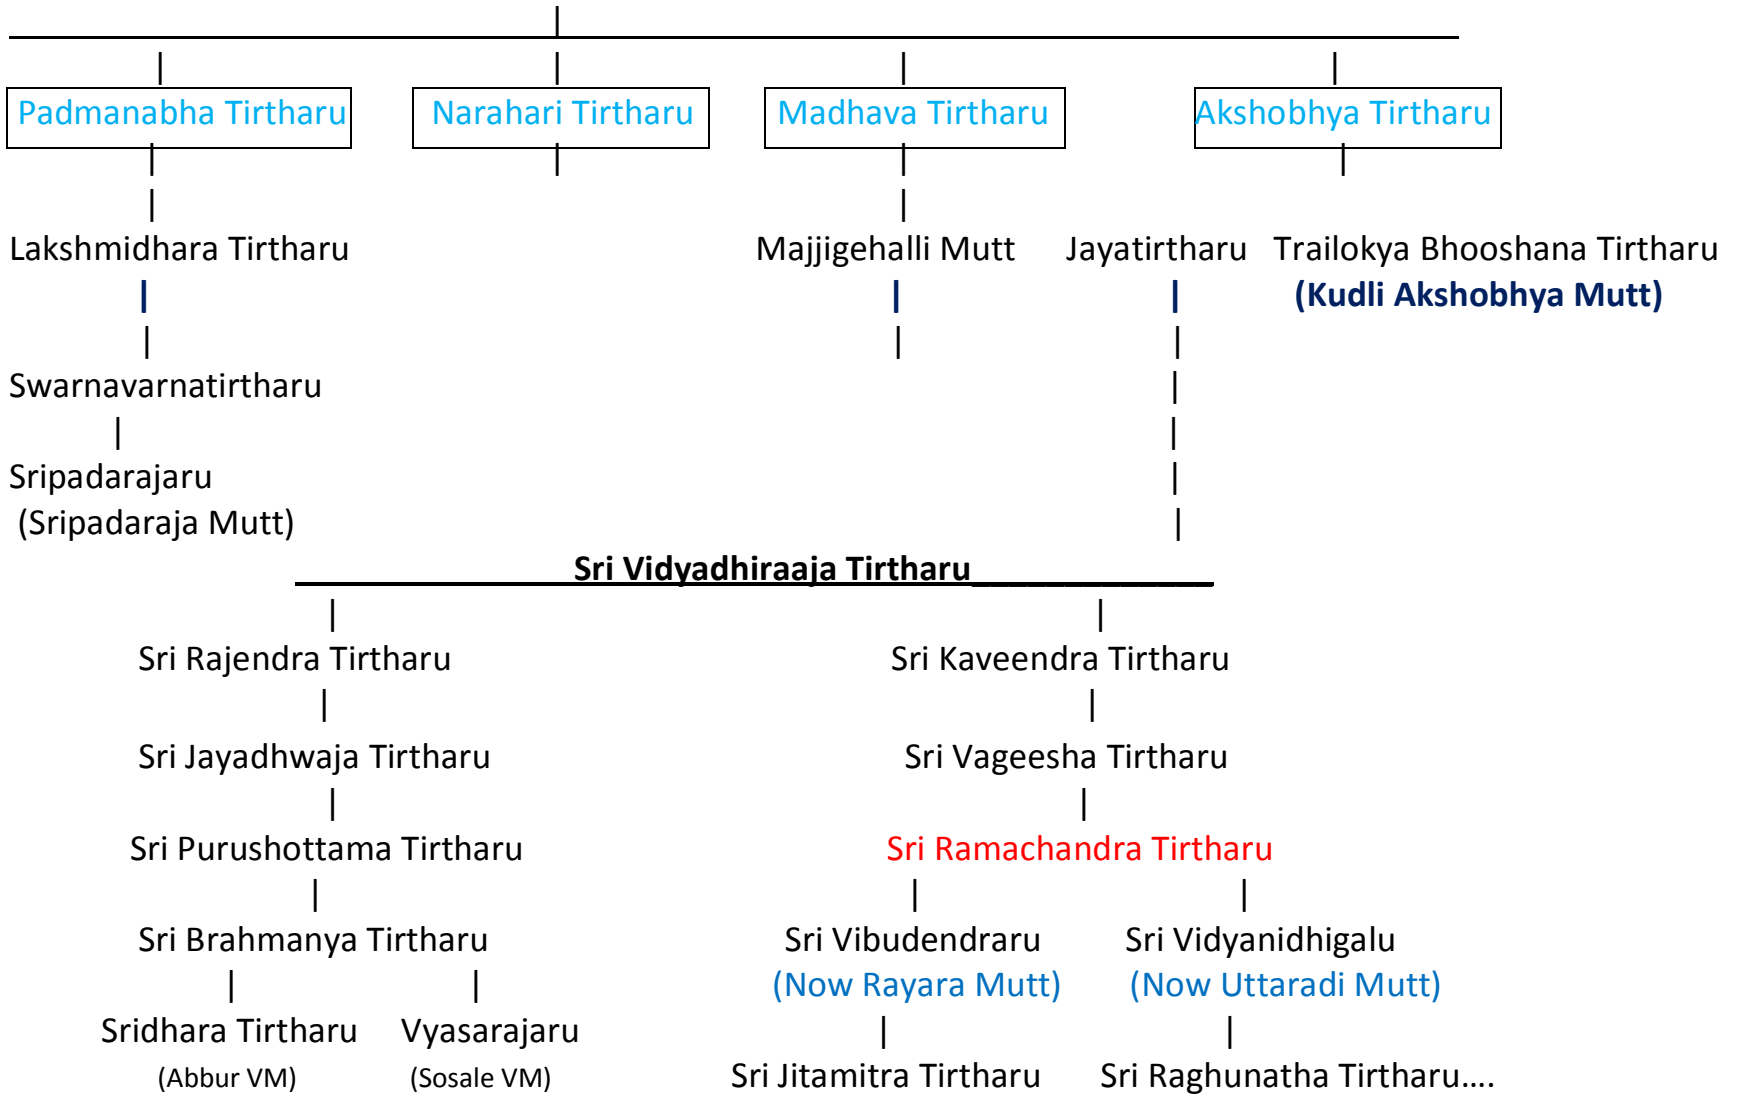

Sri Madhwacharyaru

Collection for www.sumadhaseva.com

By Narahari Sumadhwa

Mobile - 07667704341